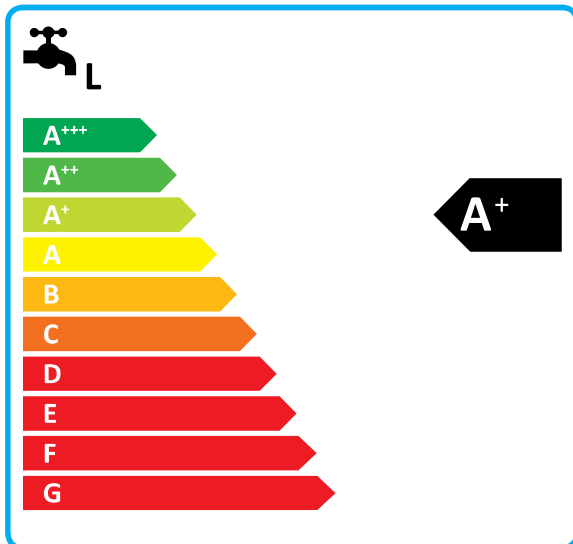

2015

811/2013

MEZ66967633 (REV00)